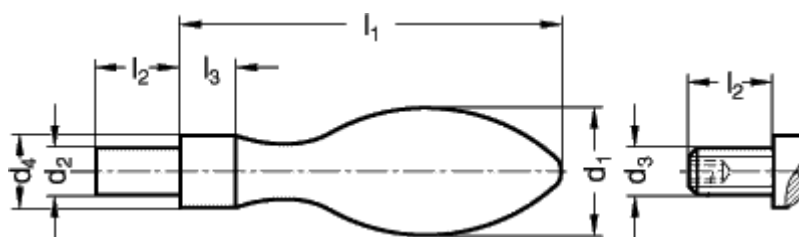

Article number: 20101020

Description: E+G Fixed handle  
DIN 39-ST-20-D

## Measures

---

$d_1$  = 20

$d_2$  h8 = 8

$d_4$  h13 = 13

$l_1$  approx. = 64

$l_2$  = 13

$l_3$  = 8.0